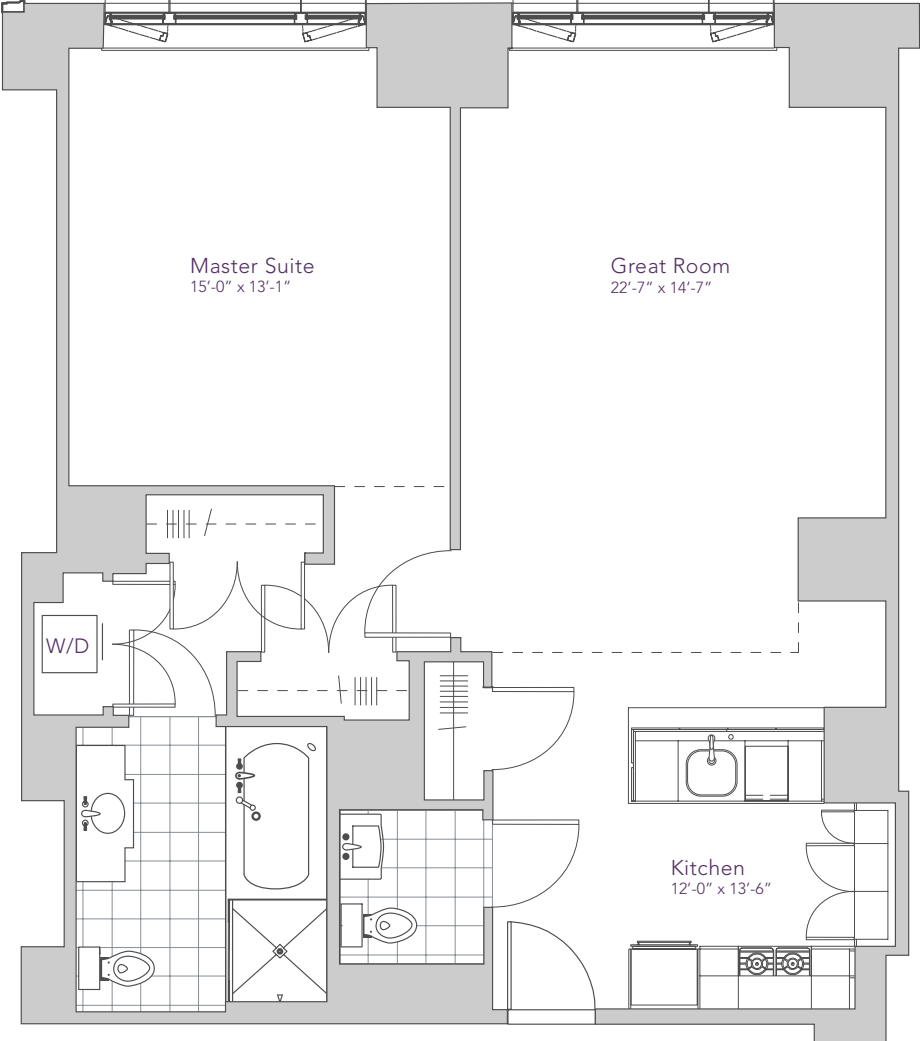

10

402, 503-603

# RITTENHOUSE SQUARE

1003-1009 Sq. Ft.  
1 Bedroom, 1.5 Bathroom

Dimensions, features and specifications are approximate and subject to field variation, as well as change without notice.