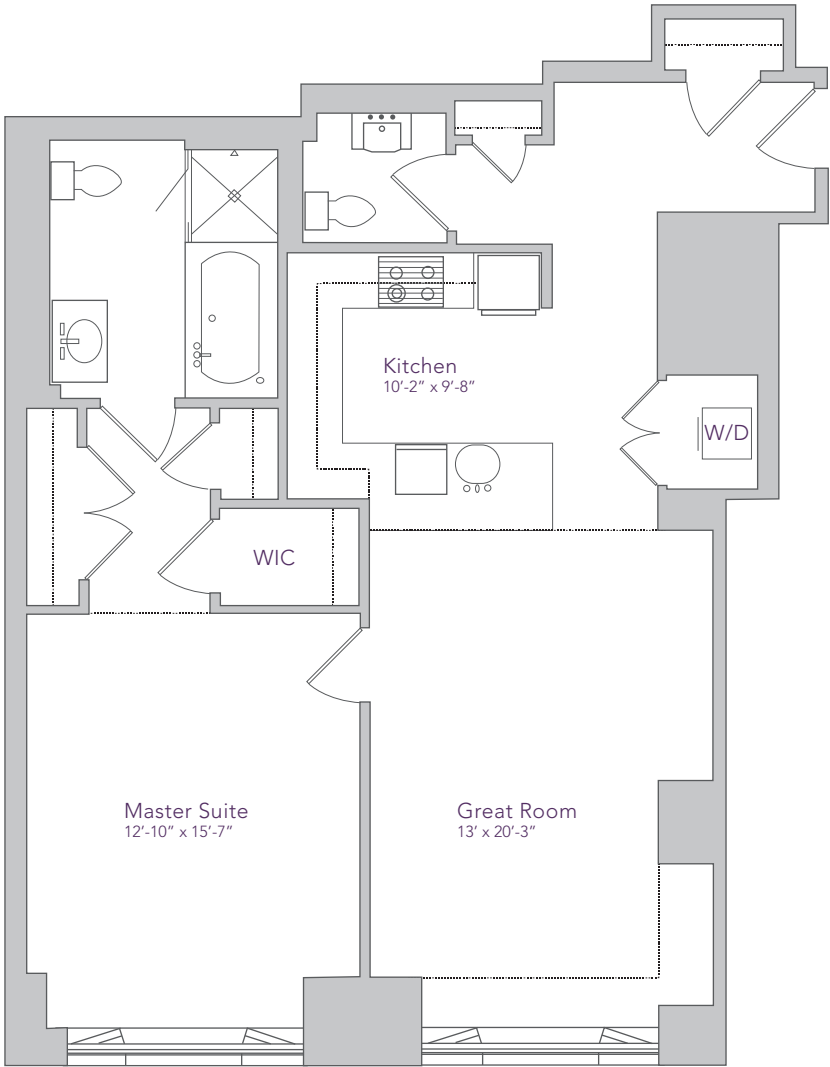

# RITTENHOUSE SQUARE

1021 Sq. Ft.  
1 Bedroom, 1.5 Bathroom

Dimensions, features and specifications are approximate and subject to field variation, as well as change without notice.