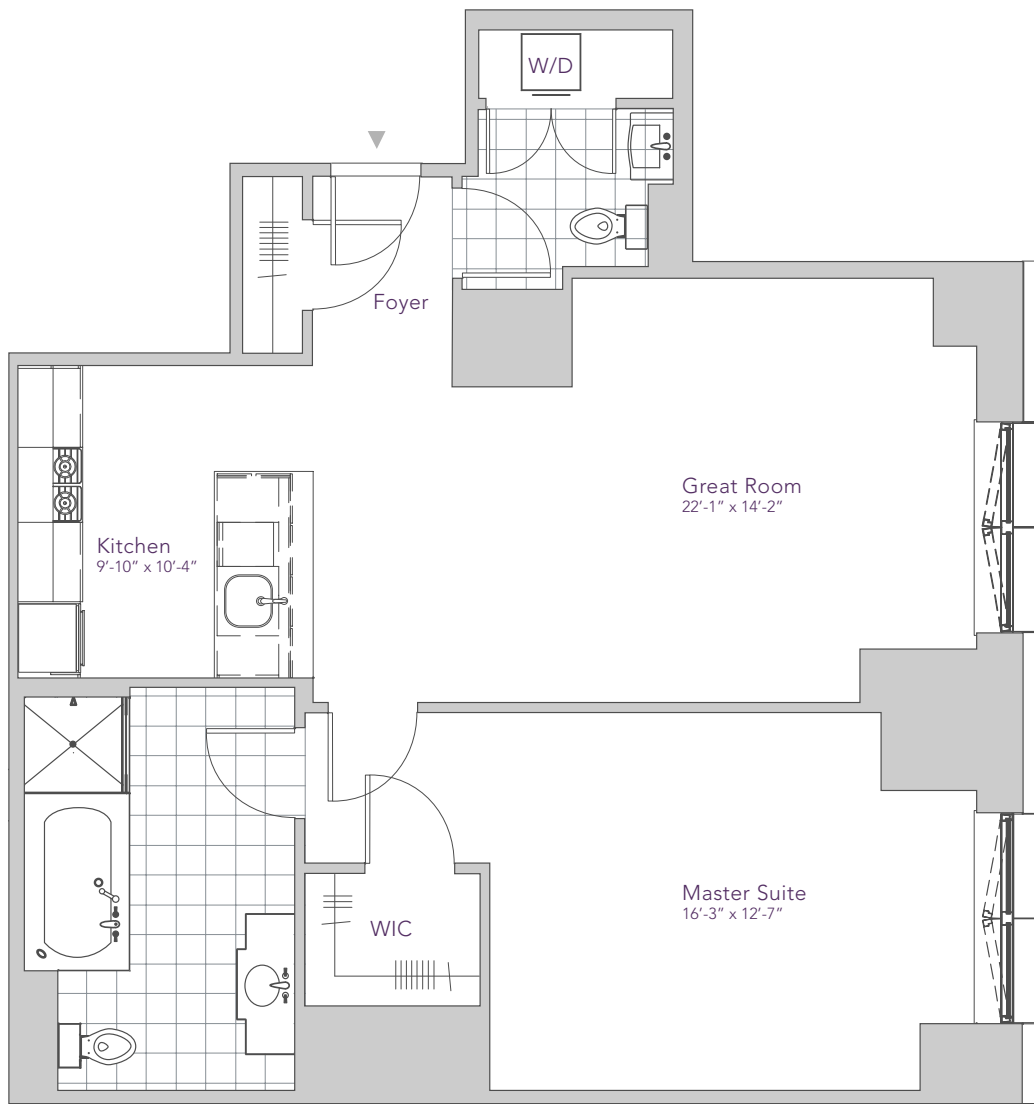

RITTENHOUSE SQUARE

995 Sq. Ft.
1 Bedroom, 1.5 Bathroom

Dimensions, features and specifications are approximate and subject to field variation, as well as change without notice.