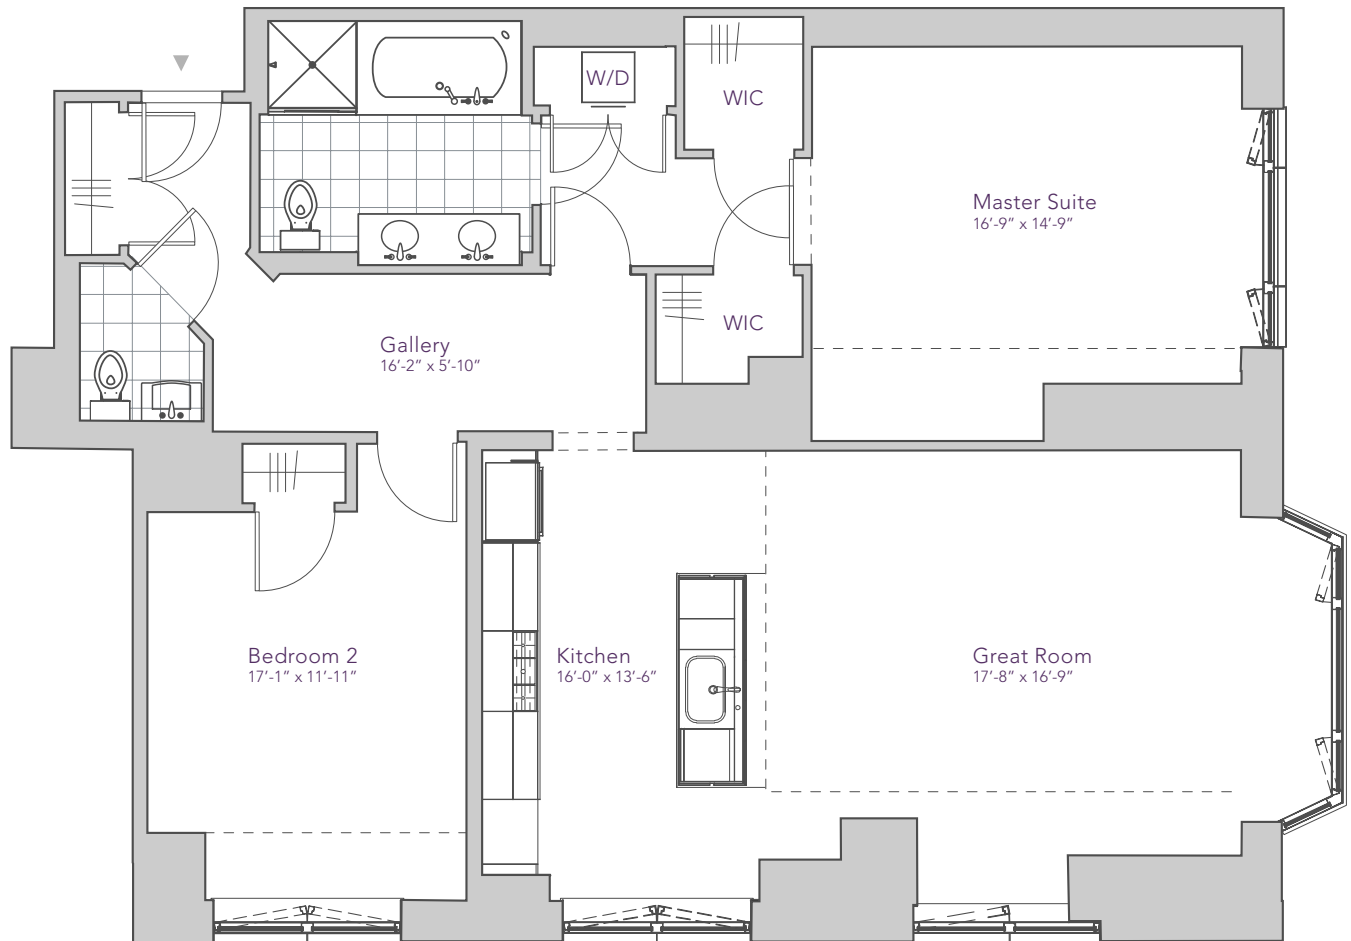

# RITTENHOUSE SQUARE

1526-1530 Sq. Ft.  
2 Bedroom, 1.5 Bathroom

Dimensions, features and specifications are approximate and subject to field variation, as well as change without notice.