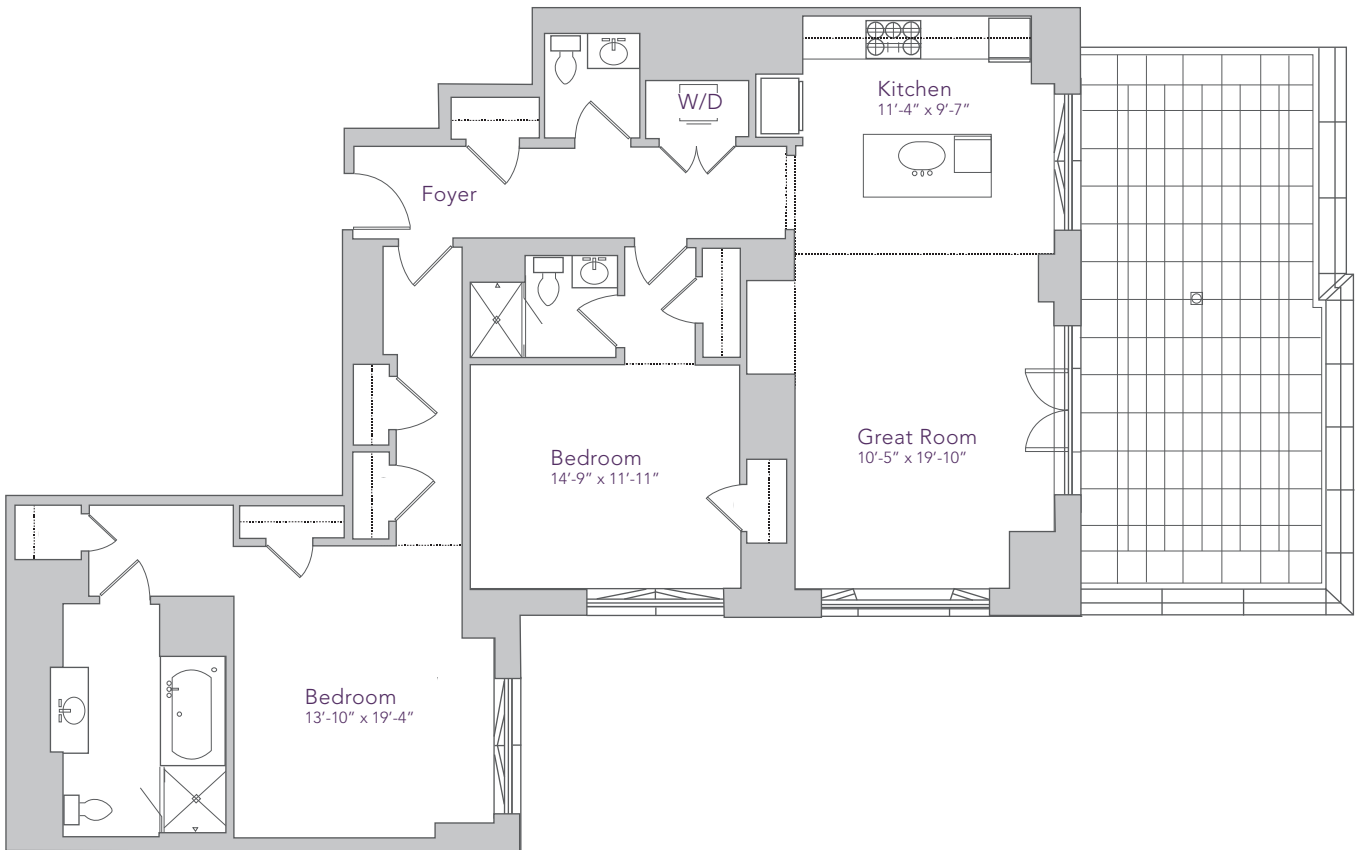

RITTENHOUSE SQUARE

1583 Sq. Ft.
429 Sq. Ft. Exterior
2 Bedroom, 2.5 Bathroom

Dimensions, features and specifications are approximate and subject to field variation, as well as change without notice.