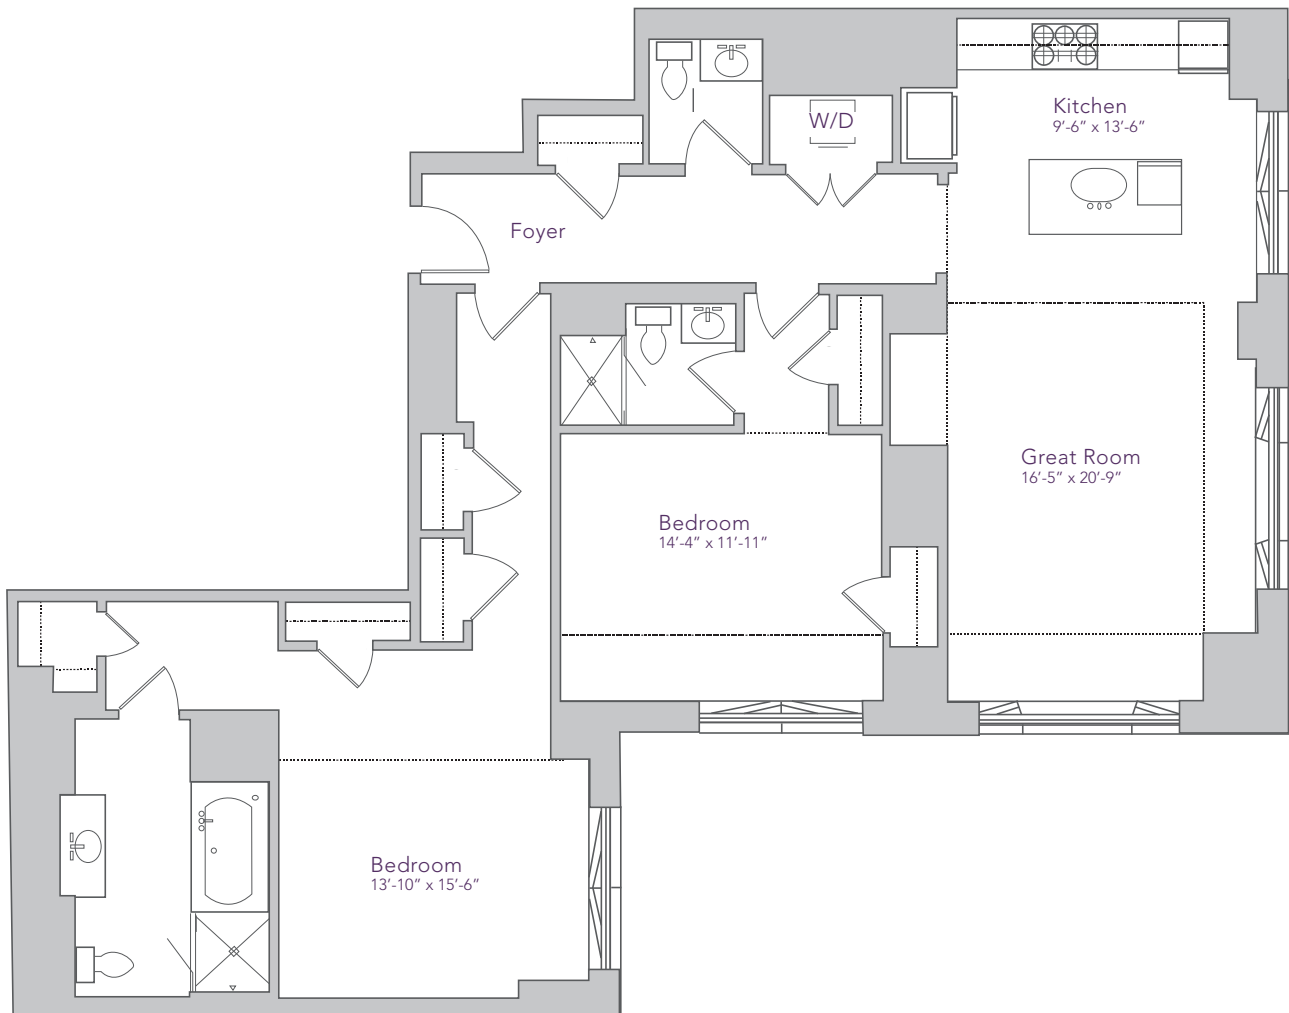

RITTENHOUSE SQUARE

1586 Sq. Ft.
2 Bedroom, 2.5 Bathroom

Dimensions, features and specifications are approximate and subject to field variation, as well as change without notice.