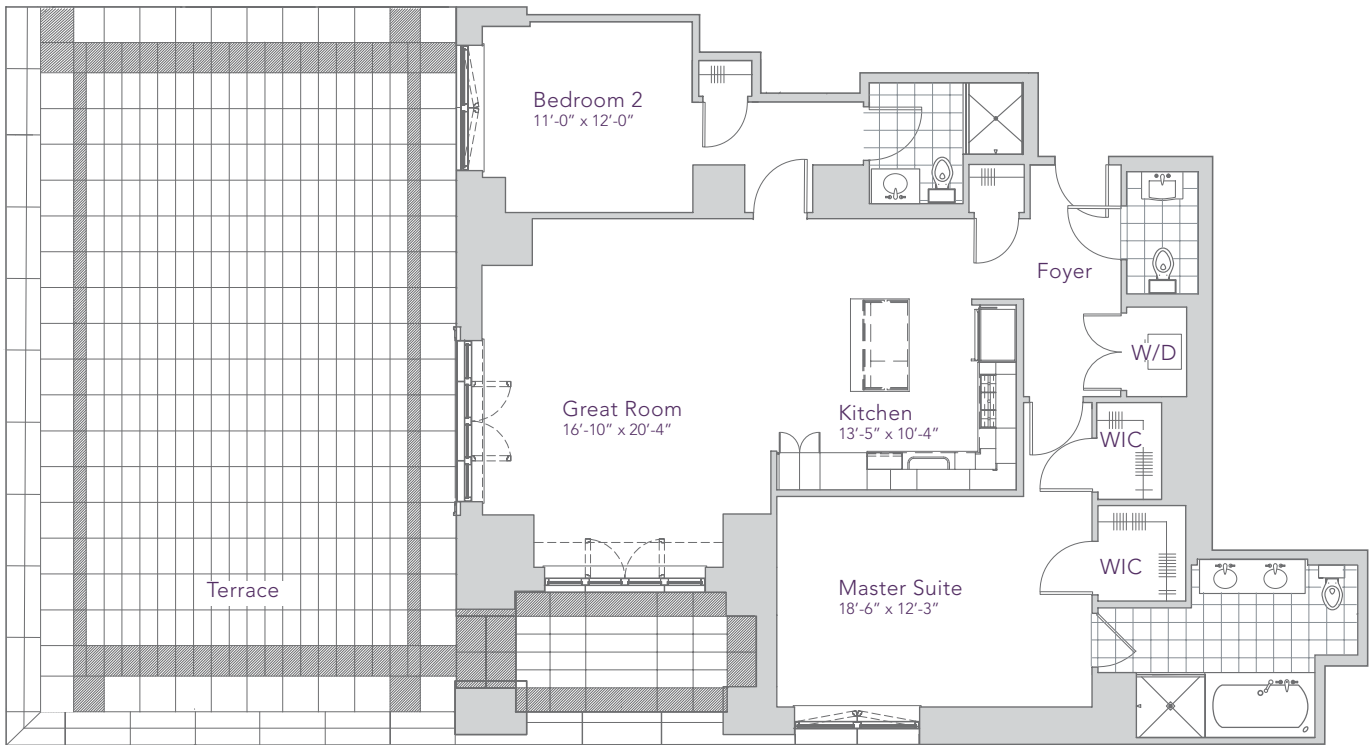

RITTENHOUSE SQUARE

1494 Sq. Ft.
1091 Sq. Ft. Terrace
2 Bedroom, 2.5 Bathroom

Dimensions, features and specifications are approximate and subject to field variation, as well as change without notice.