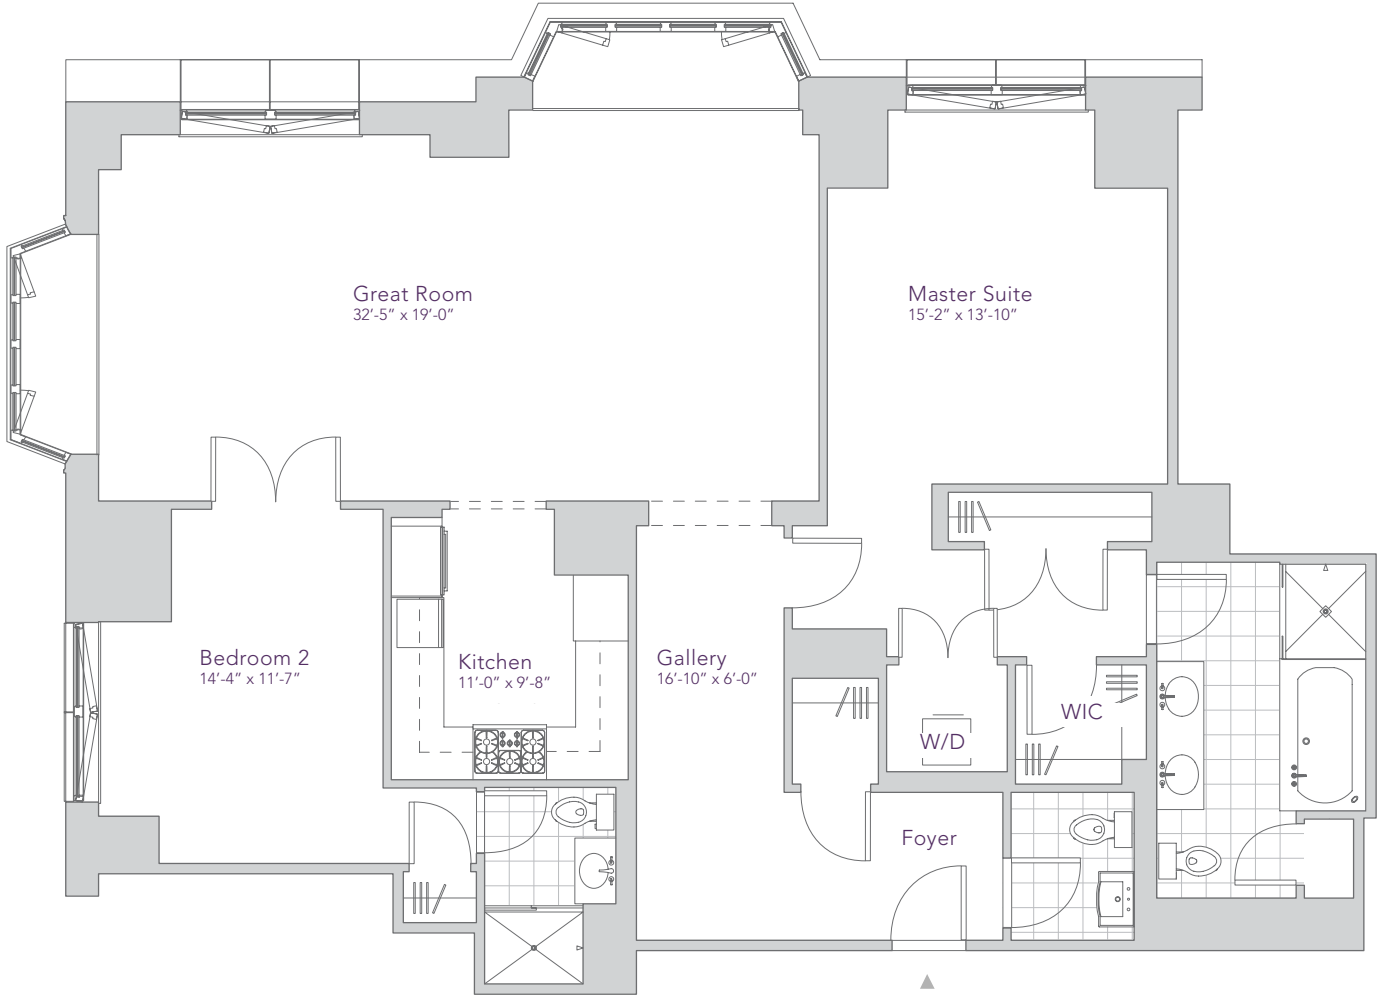

RITTENHOUSE SQUARE

1693 Sq. Ft.
2 Bedroom, 2.5 Bathroom

Dimensions, features and specifications are approximate and subject to field variation, as well as change without notice.