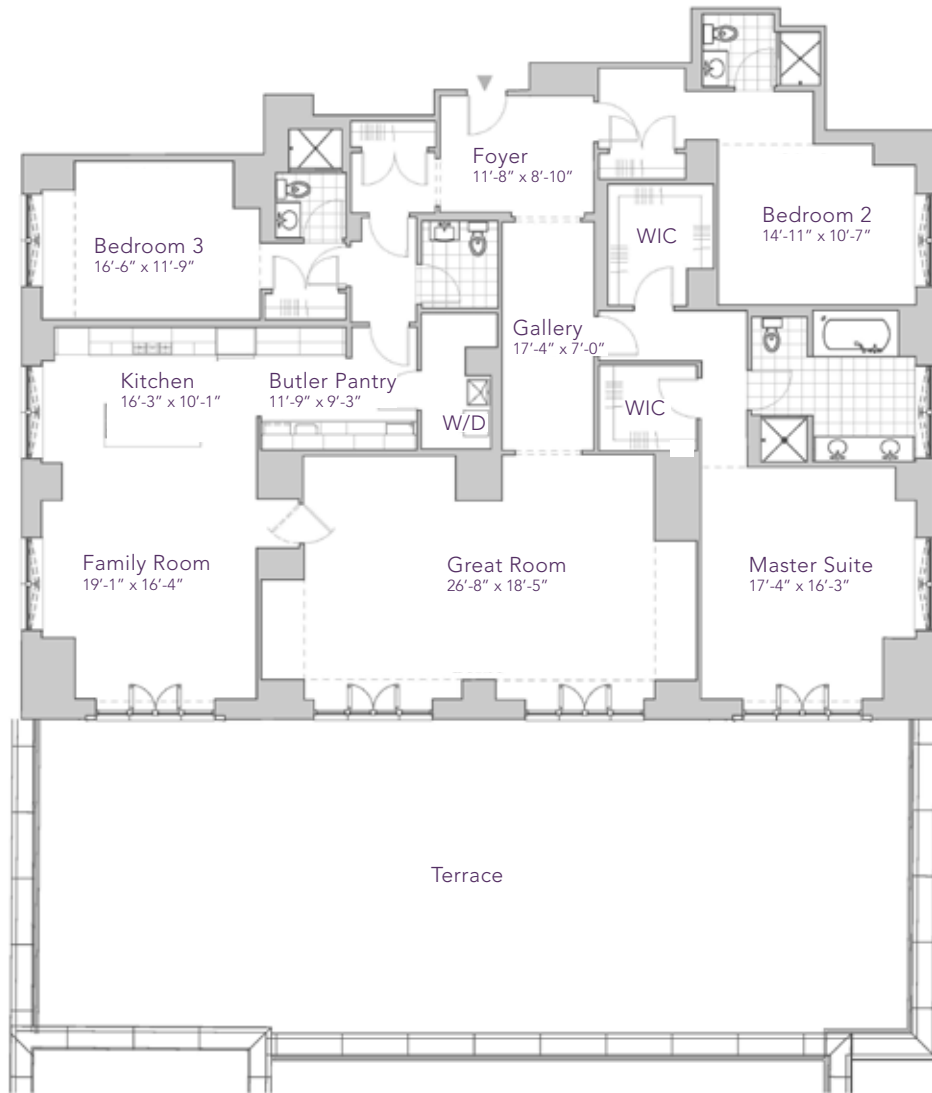

RITTENHOUSE SQUARE

3223 Sq. Ft.
1674 Sq. Ft. Terrace
3 Bedroom, 3.5 Bathroom

Dimensions, features and specifications are approximate and subject to field variation, as well as change without notice.