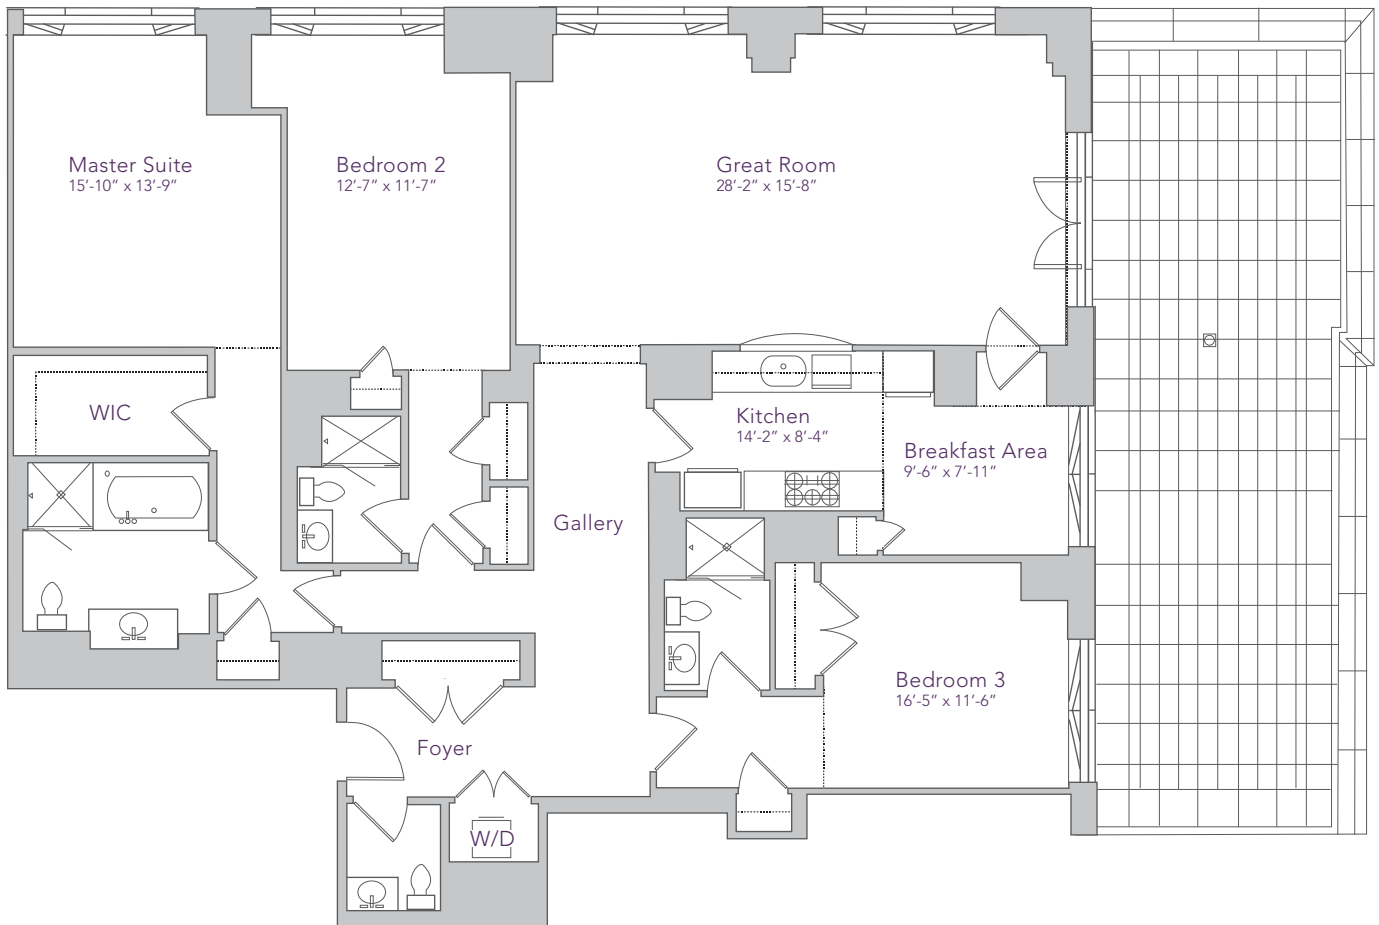

# RITTENHOUSE SQUARE

2225 Sq. Ft.  
598 Sq. Ft. Exterior  
3 Bedroom, 3.5 Bathroom

Dimensions, features and specifications are approximate and subject to field variation, as well as change without notice.